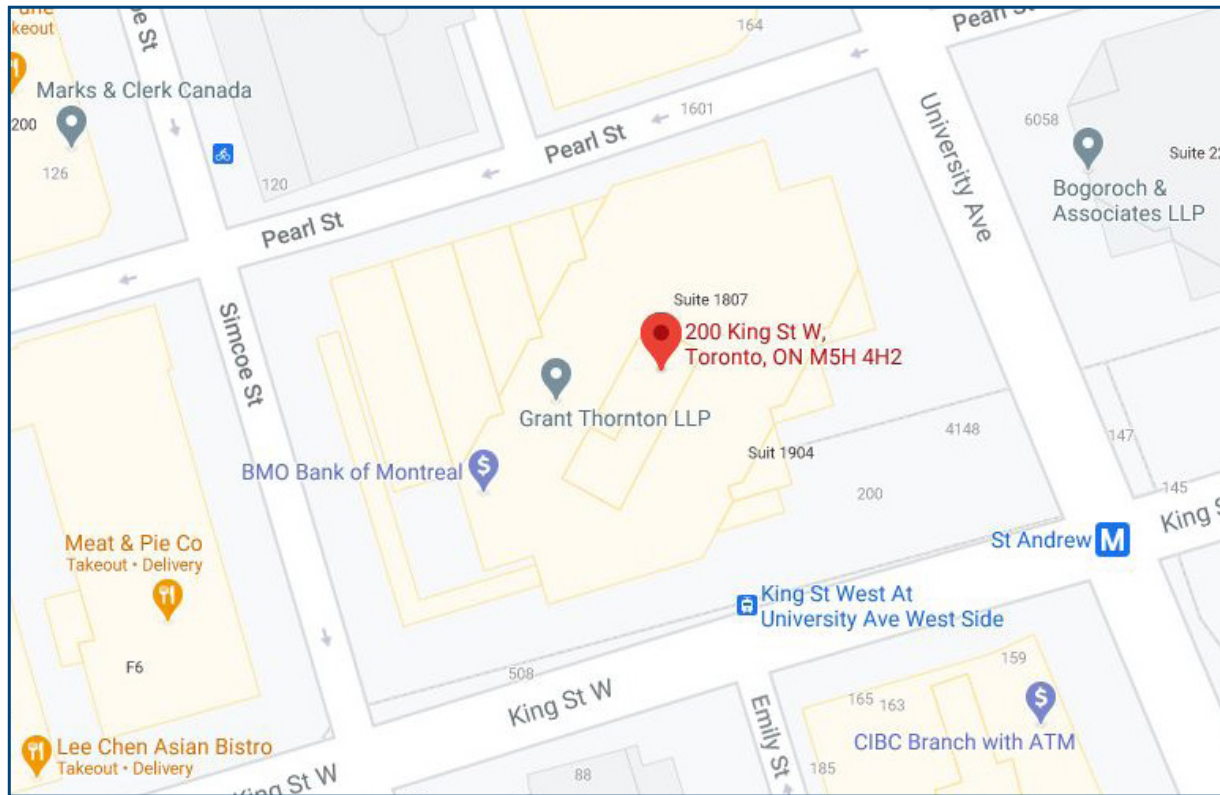

## DIRECTIONS TO RAYMOND JAMES LTD.

SUITE 1900 – 200 KING STREET W. | TORONTO, ON | M5H 3T4

### Directions from West of Toronto (Mississauga, Oakville, Etobicoke)

Follow Queen Elizabeth Way and keep left to continue on Gardiner Expressway E. Take the exit towards York Street/Bay Street/Yonge Street from Gardiner Expressway E. Use the left lane to Merge onto Harbour Street and turn left to York Street; continuing onto University Avenue. Turn left onto Pearl Street. The building parking lot is located at 116 Pearl Street. The underground parking will take you up to the lobby of 200 King St West. Once in the lobby follow the first set of elevators to the 19th floor.

### Directions from North of Toronto (Richmond Hill)

Follow ON-404 S and Don Valley Parkway S. Take Exit 1 from Don Valley Parkway S to Eastern Ave, following Richmond St E. Take Richmond St E, Turn left onto University Avenue and right onto Pearl Street. The building parking lot is located at 116 Pearl Street. The underground parking will take you up to the lobby of 200 King St West. Once in the lobby follow the first set of elevators to the 19th floor.

### Directions from East of Toronto (Ajax, Pickering and Scarborough)

Take ON-401 Express and use right lanes to take Exit 375 to merge onto Don Valley Parkway S. Merge onto Eastern Avenue and make a slight right onto Richmond Street E. Turn left onto University Avenue and right onto Pearl Street. The building parking lot is located at 116 Pearl Street. The underground parking will take you up to the lobby of 200 King St West. Once in the lobby follow the first set of elevators to the 19th floor.